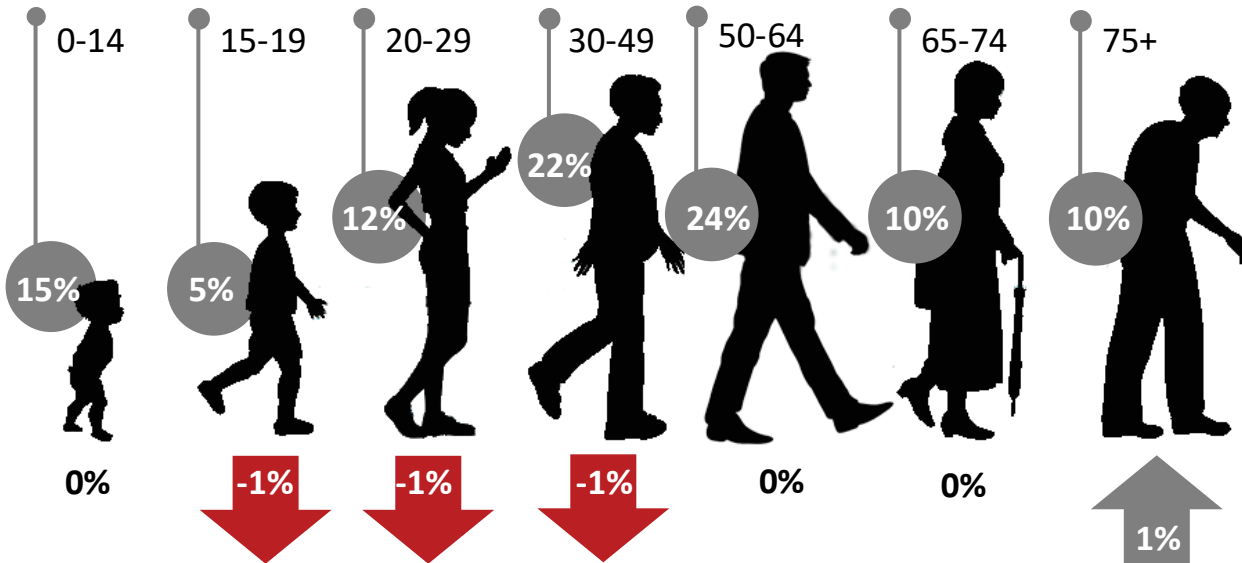

50.6%

49.5%

## POPULATION AT A GLANCE KIRKLAND LAKE

### AGE DISTRIBUTION 2016

Percentage Change 2011-2016

### HOUSEHOLD SIZE

(Number of persons in a private household)