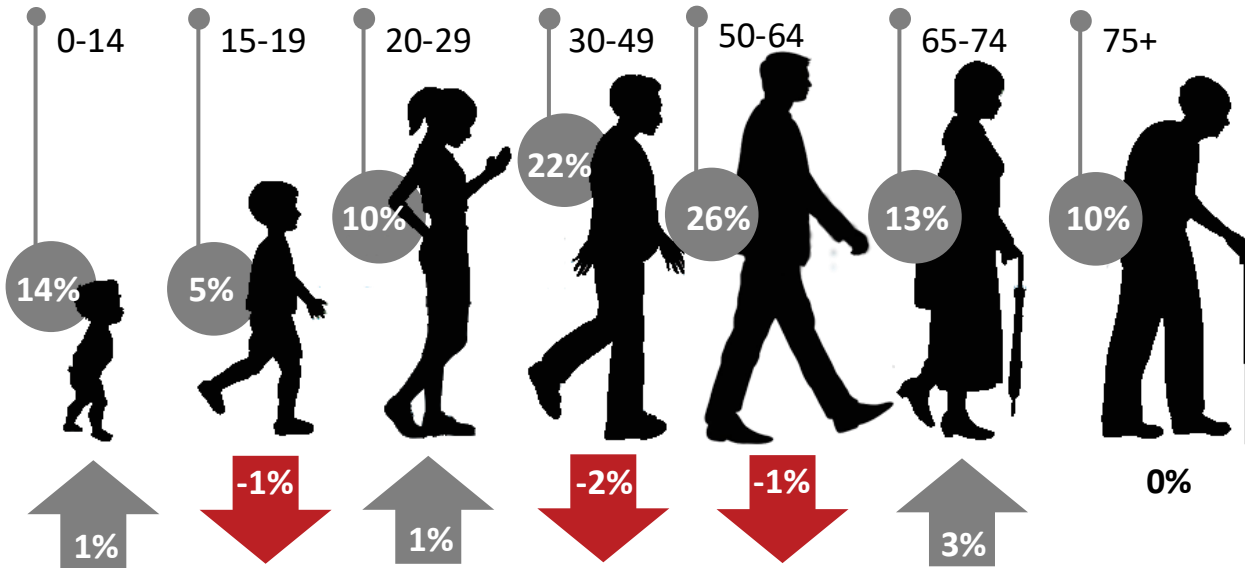

50.8%

49.3%

## POPULATION AT A GLANCE IROQUOIS FALLS

### AGE DISTRIBUTION 2016

Percentage Change 2011-2016

### HOUSEHOLD SIZE

(Number of persons in a private household)