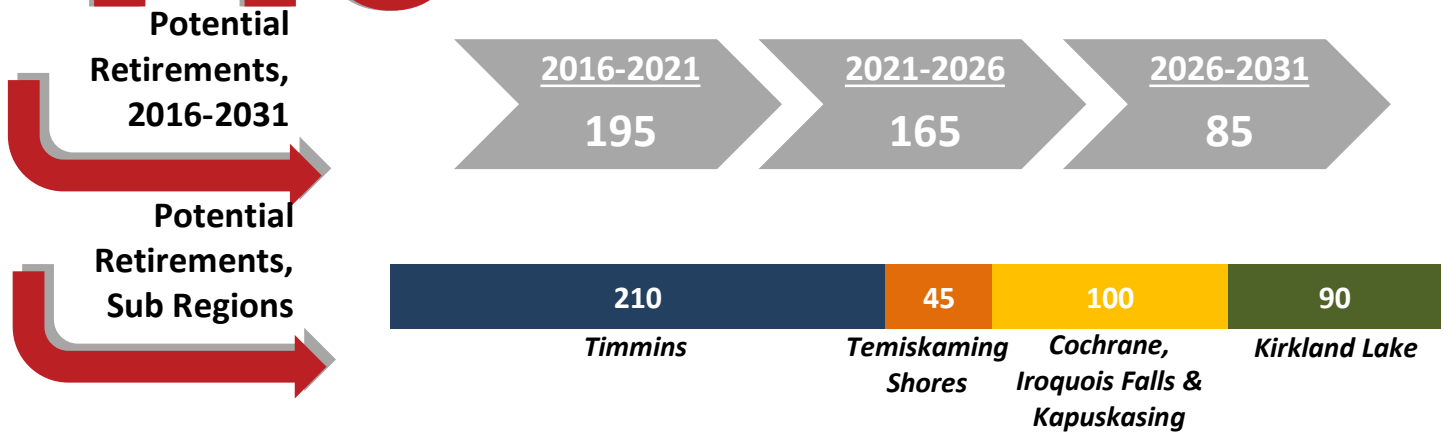

General Office Support Workers

FAR NORTHEAST TRAINING BOARD (FNETB)
your Local Employment Planning Council

COMMISSION DE FORMATION DU NORD-EST (CFNE)
votre Conseil Local de Planification de l'Emploi

www.fnetb.com

445

General Office Support Workers could retire by 2031 in the **FAR NORTHEAST TRAINING BOARD (FNETB) REGION.**

(Source: Labour Market Forecast 2011-2031)

EDUCATION AND JOB REQUIREMENTS

- ✓ Completion of secondary school or college business or commercial courses is usually required.